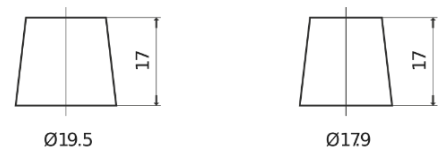

Product overview

Batteries for Trucks, Buses, Construction, Agriculture

PowerPRO CF1202

| | |
|--------------------------------|---------------|
| Part number | CF1202 |
| Technology | Flooded |
| EAN/GTIN | 3661024015271 |
| Voltage | 12 V |
| Capacity | 120.0 Ah |
| CCA | 870 A |
| Length | 349 mm |
| Width | 175 mm |
| Height | 235 mm |
| Box size | D02 |
| Polarity | ETN 0 |
| Terminal Type | EN taper post |
| Hold Down | B1 |
| Weights (subject of variation) | 27.50 kg |

Polarity

Terminal Type

Positive Terminal

Negative Terminal

Hold Down

Design, features and specifications are subject to change without notice. We disclaim any representation or warranty, express or implied, concerning the data or recommendations, and in no event shall be liable for any loss or damage claimed to have arisen as a result. Some products may not be available in your local market.