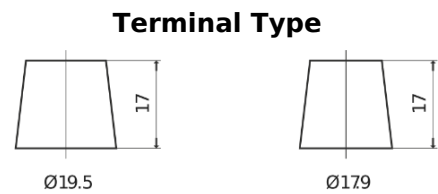

Product overview

Batteries for Trucks, Buses, Construction, Agriculture

StrongPRO EFB+ CE2353

Part number	CE2353
Technology	EFB
EAN/GTIN	3661024016711
Voltage	12 V
Capacity	235.0 Ah
CCA	1200 A
Length	518 mm
Width	274 mm
Height	240 mm
Box size	D06
Polarity	ETN 3
Terminal Type	EN taper post
Hold Down	B0
Weights (subject of variation)	58.20 kg