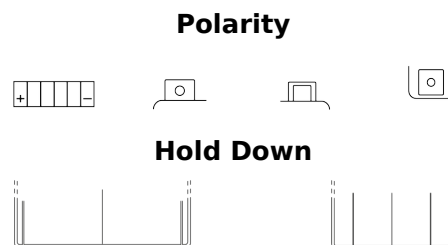

### Li-Ion ELT12B

Part number	ELT12B
Technology	Li-Ion
EAN/GTIN	3661024036818
Voltage	12 V
Capacity	5 Ah
CCA	260 A
Watt hour	60 Wh
Length	150 mm
Width	70 mm
Height	130 mm
Box size	C51
Polarity	ETN 1
Terminal Type	M12
Hold Down	B0
Weights (subject of variation)	0.90 kg