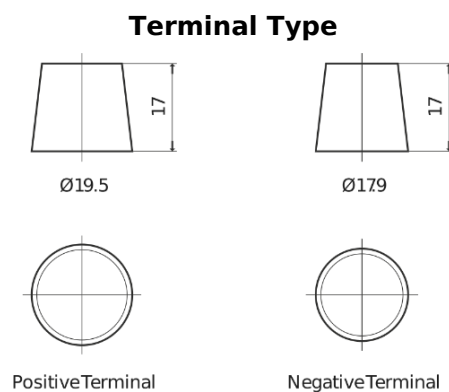

Product overview

Batteries for Trucks, Buses, Construction, Agriculture

Endurance+PRO Gel CD2103T

Part number	CD2103T
Technology	GEL
EAN/GTIN	3661024016988
Voltage	12 V
Capacity	210.0 Ah
CCA	800 A
Length	518 mm
Width	274 mm
Height	240 mm
Box size	D06
Polarity	ETN 3
Terminal Type	EN taper post
Hold Down	B0
Weights (subject of variation)	66.00 kg