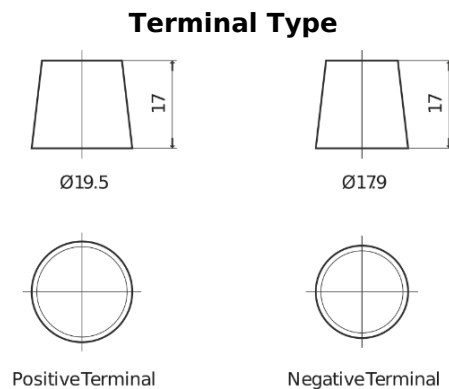

Product overview

Batteries for Trucks, Buses, Construction, Agriculture

Endurance+PRO Gel CD2103T

Part number	CD2103T
Technology	GEL
EAN/GTIN	3661024016988
Voltage	12 V
Capacity	210.0 Ah
CCA	800 A
Length	518 mm
Width	274 mm
Height	240 mm
Box size	D06
Polarity	ETN 3
Terminal Type	EN taper post
Hold Down	B0
Weights (subject of variation)	66.00 kg