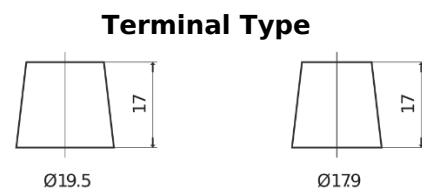

Product overview

Batteries for Trucks, Buses, Construction, Agriculture

Endurance+PRO Gel CD2103

Part number	CD2103
Technology	GEL
EAN/GTIN	3661024016889
Voltage	12 V
Capacity	210.0 Ah
CCA	1030 A
Length	518 mm
Width	274 mm
Height	240 mm
Box size	D06
Polarity	ETN 3
Terminal Type	EN taper post
Hold Down	B0
Weights (subject of variation)	63.50 kg