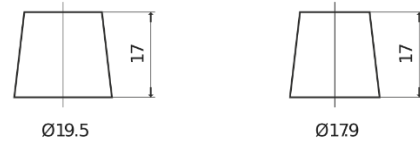

**Product overview**

Batteries for Cars

**Standard CC900**

Part number	CC900
Technology	Flooded
EAN/GTIN	3661024014830
Voltage	12 V
Capacity	90.0 Ah
CCA	720 A
Length	353 mm
Width	175 mm
Height	190 mm
Box size	L05
Polarity	ETN 0
Terminal Type	EN taper post
Hold Down	B13
Weights (subject of variation)	20.50 kg

**Polarity**

**Terminal Type**

Positive Terminal

Negative Terminal

**Hold Down**

Design, features and specifications are subject to change without notice. We disclaim any representation or warranty, express or implied, concerning the data or recommendations, and in no event shall be liable for any loss or damage claimed to have arisen as a result. Some products may not be available in your local market.