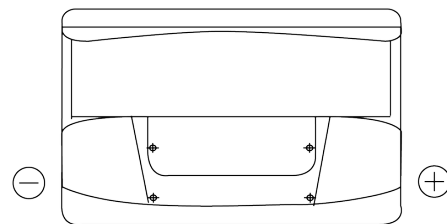

Product overview

Batteries for Cars

Standard CC700

Part number	CC700
Technology	Flooded
EAN/GTIN	3661024014823
Voltage	12 V
Capacity	70.0 Ah
CCA	640 A
Length	278 mm
Width	175 mm
Height	190 mm
Box size	L03
Polarity	ETN 0
Terminal Type	EN taper post
Hold Down	B13
Weights (subject of variation)	16.00 kg

Polarity

Terminal Type

Positive Terminal

Negative Terminal

Hold Down

Design, features and specifications are subject to change without notice. We disclaim any representation or warranty, express or implied, concerning the data or recommendations, and in no event shall be liable for any loss or damage claimed to have arisen as a result. Some products may not be available in your local market.