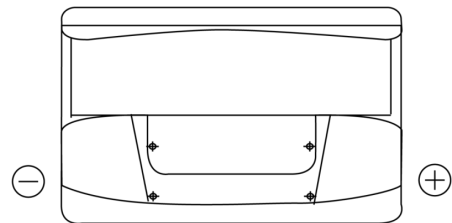

**Product overview**

Batteries for Cars

**Standard CC700**

|                                |               |
|--------------------------------|---------------|
| Part number                    | CC700         |
| Technology                     | Flooded       |
| EAN/GTIN                       | 3661024014823 |
| Voltage                        | 12 V          |
| Capacity                       | 70.0 Ah       |
| CCA                            | 640 A         |
| Length                         | 278 mm        |
| Width                          | 175 mm        |
| Height                         | 190 mm        |
| Box size                       | L03           |
| Polarity                       | ETN 0         |
| Terminal Type                  | EN taper post |
| Hold Down                      | B13           |
| Weights (subject of variation) | 16.00 kg      |

**Polarity**

**Terminal Type**

Positive Terminal

Negative Terminal

**Hold Down**

Design, features and specifications are subject to change without notice. We disclaim any representation or warranty, express or implied, concerning the data or recommendations, and in no event shall be liable for any loss or damage claimed to have arisen as a result. Some products may not be available in your local market.