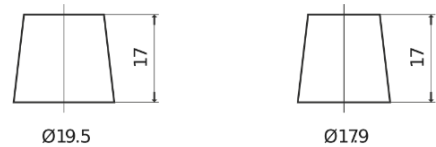

**Product overview**

Batteries for Cars

**Standard CC700**

|                                |               |
|--------------------------------|---------------|
| Part number                    | CC700         |
| Technology                     | Flooded       |
| EAN/GTIN                       | 3661024014823 |
| Voltage                        | 12 V          |
| Capacity                       | 70.0 Ah       |
| CCA                            | 640 A         |
| Length                         | 278 mm        |
| Width                          | 175 mm        |
| Height                         | 190 mm        |
| Box size                       | L03           |
| Polarity                       | ETN 0         |
| Terminal Type                  | EN taper post |
| Hold Down                      | B13           |
| Weights (subject of variation) | 16.00 kg      |

**Polarity**

**Terminal Type**

Positive Terminal

Negative Terminal

**Hold Down**

Design, features and specifications are subject to change without notice. We disclaim any representation or warranty, express or implied, concerning the data or recommendations, and in no event shall be liable for any loss or damage claimed to have arisen as a result. Some products may not be available in your local market.