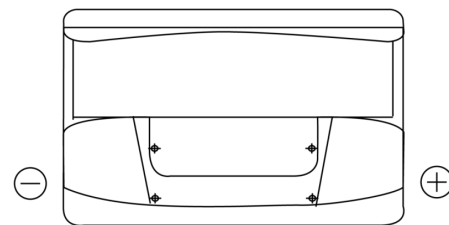

Product overview

Batteries for Cars

Standard CC700

Part number	CC700
Technology	Flooded
EAN/GTIN	3661024014823
Voltage	12 V
Capacity	70.0 Ah
CCA	640 A
Length	278 mm
Width	175 mm
Height	190 mm
Box size	L03
Polarity	ETN 0
Terminal Type	EN taper post
Hold Down	B13
Weights (subject of variation)	16.00 kg

Polarity

Terminal Type

Positive Terminal

Negative Terminal

Hold Down

Design, features and specifications are subject to change without notice. We disclaim any representation or warranty, express or implied, concerning the data or recommendations, and in no event shall be liable for any loss or damage claimed to have arisen as a result. Some products may not be available in your local market.