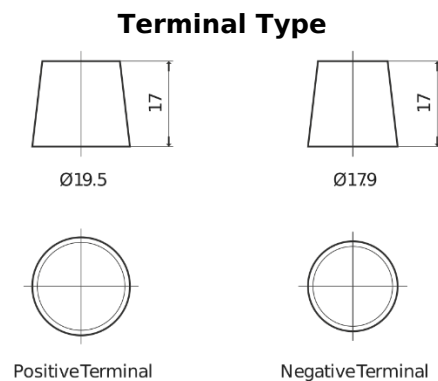

Product overview

Batteries for Cars

Standard CC652

Part number	CC652
Technology	Flooded
EAN/GTIN	3661024014861
Voltage	12 V
Capacity	65.0 Ah
CCA	540 A
Length	278 mm
Width	175 mm
Height	175 mm
Box size	LB3
Polarity	ETN 0
Terminal Type	EN taper post
Hold Down	B13
Weights (subject of variation)	14.50 kg