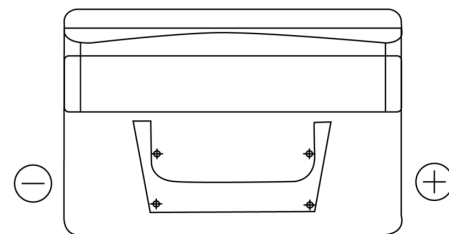

Product overview

Batteries for Cars

Standard CC652

Part number	CC652
Technology	Flooded
EAN/GTIN	3661024014861
Voltage	12 V
Capacity	65.0 Ah
CCA	540 A
Length	278 mm
Width	175 mm
Height	175 mm
Box size	LB3
Polarity	ETN 0
Terminal Type	EN taper post
Hold Down	B13
Weights (subject of variation)	14.50 kg

Polarity

Terminal Type

Hold Down

Design, features and specifications are subject to change without notice. We disclaim any representation or warranty, express or implied, concerning the data or recommendations, and in no event shall be liable for any loss or damage claimed to have arisen as a result. Some products may not be available in your local market.