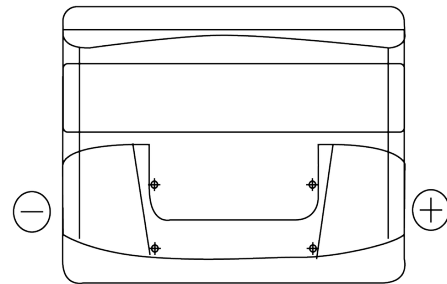

Product overview

Batteries for Cars

Standard CC440

Part number	CC440
Technology	Flooded
EAN/GTIN	3661024014786
Voltage	12 V
Capacity	44.0 Ah
CCA	360 A
Length	207 mm
Width	175 mm
Height	190 mm
Box size	L01
Polarity	ETN 0
Terminal Type	EN taper post
Hold Down	B13
Weights (subject of variation)	11.10 kg

Polarity

Terminal Type

Positive Terminal

Negative Terminal

Hold Down

Design, features and specifications are subject to change without notice. We disclaim any representation or warranty, express or implied, concerning the data or recommendations, and in no event shall be liable for any loss or damage claimed to have arisen as a result. Some products may not be available in your local market.