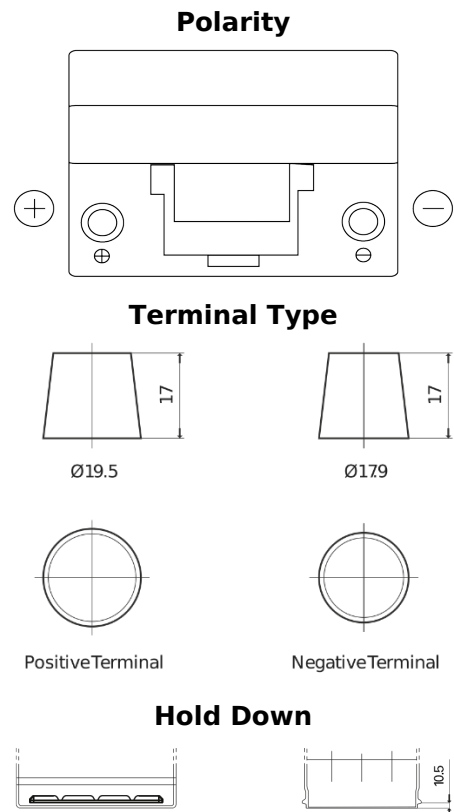

**Product overview**

Batteries for Cars

**Plus CB955**

Part number	CB955
Technology	Flooded
EAN/GTIN	3661024014465
Voltage	12 V
Capacity	95.0 Ah
CCA	760 A
Length	306 mm
Width	173 mm
Height	222 mm
Box size	D31
Polarity	ETN 1
Terminal Type	EN taper post
Hold Down	Korean B1
Weights (subject of variation)	20.60 kg