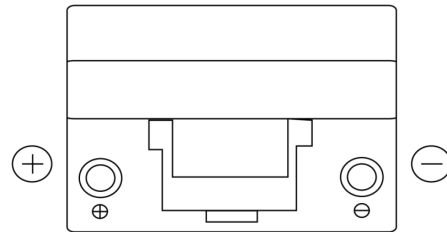

Product overview

Batteries for Cars

Plus CB955

Part number	CB955
Technology	Flooded
EAN/GTIN	3661024014465
Voltage	12 V
Capacity	95.0 Ah
CCA	760 A
Length	306 mm
Width	173 mm
Height	222 mm
Box size	D31
Polarity	ETN 1
Terminal Type	EN taper post
Hold Down	Korean B1
Weights (subject of variation)	20.60 kg

Polarity

Terminal Type

Positive Terminal

Negative Terminal

Hold Down

Design, features and specifications are subject to change without notice. We disclaim any representation or warranty, express or implied, concerning the data or recommendations, and in no event shall be liable for any loss or damage claimed to have arisen as a result. Some products may not be available in your local market.