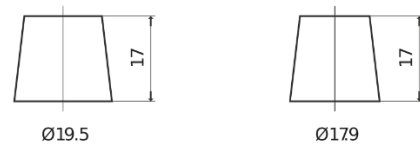

Product overview

Batteries for Cars

Plus CB954

| | |
|--------------------------------|---------------|
| Part number | CB954 |
| Technology | Flooded |
| EAN/GTIN | 3661024014458 |
| Voltage | 12 V |
| Capacity | 95.0 Ah |
| CCA | 760 A |
| Length | 306 mm |
| Width | 173 mm |
| Height | 222 mm |
| Box size | D31 |
| Polarity | ETN 0 |
| Terminal Type | EN taper post |
| Hold Down | Korean B1 |
| Weights (subject of variation) | 20.60 kg |

Polarity

Terminal Type

Positive Terminal

Negative Terminal

Hold Down

Design, features and specifications are subject to change without notice. We disclaim any representation or warranty, express or implied, concerning the data or recommendations, and in no event shall be liable for any loss or damage claimed to have arisen as a result. Some products may not be available in your local market.