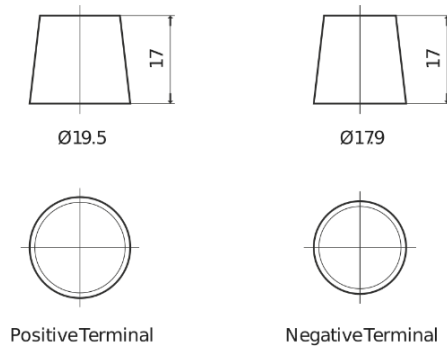

Terminal Type

Hold Down

Design, features and specifications are subject to change without notice. We disclaim any representation or warranty, express or implied, concerning the data or recommendations, and in no event shall be liable for any loss or damage claimed to have arisen as a result. Some products may not be available in your local market.