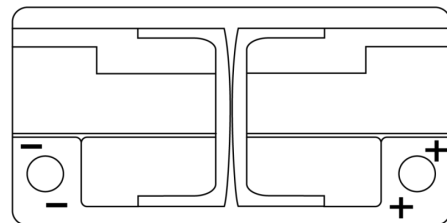

Product overview

Batteries for Marine and Leisure

Dual EFB TZ850

Part number	TZ850
Technology	EFB
EAN/GTIN	3661024057608
Voltage	12 V
Capacity	100.0 Ah
CCA	900 A
Watt hour	850 Wh
Length	353 mm
Width	175 mm
Height	190 mm
Box size	L05
Polarity	ETN 0
Terminal Type	EN taper post
Hold Down	B13
Weights (subject of variation)	25.50 kg

Polarity

Terminal Type

Hold Down

Design, features and specifications are subject to change without notice. We disclaim any representation or warranty, express or implied, concerning the data or recommendations, and in no event shall be liable for any loss or damage claimed to have arisen as a result. Some products may not be available in your local market.