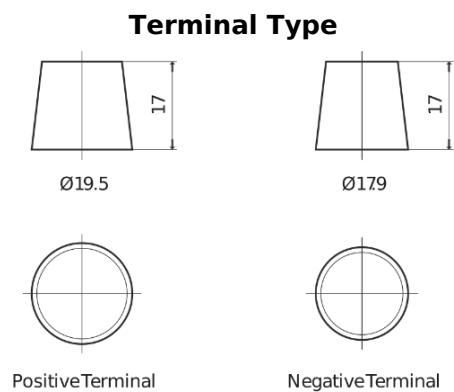

**Product overview**

Batteries for Marine and Leisure

**Dual EFB TZ650**

Part number	TZ650
Technology	EFB
EAN/GTIN	3661024057486
Voltage	12 V
Capacity	75.0 Ah
CCA	750 A
Watt hour	650 Wh
Length	260 mm
Width	173 mm
Height	222 mm
Box size	D26
Polarity	ETN 1
Terminal Type	EN taper post
Hold Down	B0
Weights (subject of variation)	19.00 kg