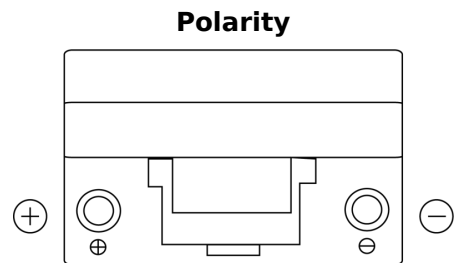

Product overview

Batteries for Marine and Leisure

Dual EFB TZ650

Part number	TZ650
Technology	EFB
EAN/GTIN	3661024057486
Voltage	12 V
Capacity	75.0 Ah
CCA	750 A
Watt hour	650 Wh
Length	260 mm
Width	173 mm
Height	222 mm
Box size	D26
Polarity	ETN 1
Terminal Type	EN taper post
Hold Down	B0
Weights (subject of variation)	19.00 kg