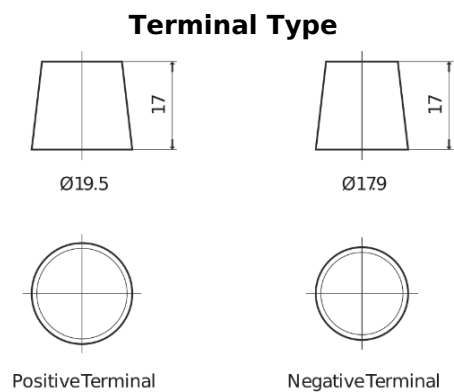

Product overview

Batteries for Marine and Leisure

Dual EFB TZ650

Part number	TZ650
Technology	EFB
EAN/GTIN	3661024057486
Voltage	12 V
Capacity	75.0 Ah
CCA	750 A
Watt hour	650 Wh
Length	260 mm
Width	173 mm
Height	222 mm
Box size	D26
Polarity	ETN 1
Terminal Type	EN taper post
Hold Down	B0
Weights (subject of variation)	19.00 kg