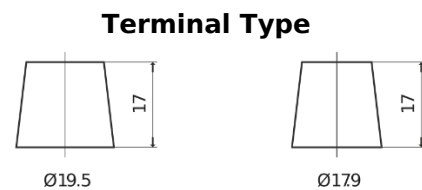

**Product overview**

Batteries for Trucks, Buses, Construction, Agriculture

**EndurancePRO EFB TX1803**

Part number	TX1803
Technology	EFB
EAN/GTIN	3661024056625
Voltage	12 V
Capacity	180.0 Ah
CCA	1000 A
Length	513 mm
Width	223 mm
Height	223 mm
Box size	D05
Polarity	ETN 3
Terminal Type	EN taper post
Hold Down	B0
Weights (subject of variation)	46.10 kg