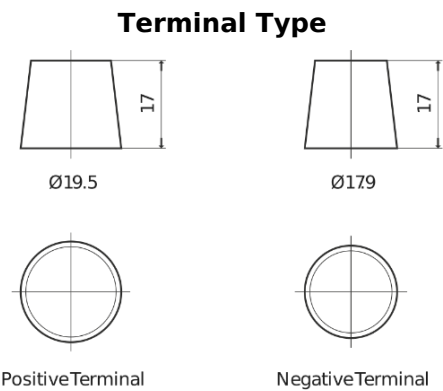

Product overview

Batteries for Marine and Leisure

Dual TR600

Part number	TR600
Technology	Flooded
EAN/GTIN	3661024057691
Voltage	12 V
Capacity	120.0 Ah
CCA	800 A
Length	349 mm
Width	175 mm
Height	285 mm
Box size	D03
Polarity	ETN 1
Terminal Type	EN taper post
Hold Down	B0
Weights (subject of variation)	31.40 kg