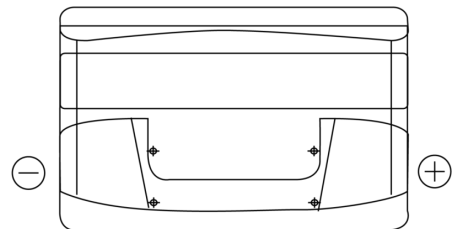

**Product overview**

Batteries for Cars

**Plus CB950**

Part number	CB950
Technology	Flooded
EAN/GTIN	3661024014588
Voltage	12 V
Capacity	95.0 Ah
CCA	800 A
Length	353 mm
Width	175 mm
Height	190 mm
Box size	L05
Polarity	ETN 0
Terminal Type	EN taper post
Hold Down	B13
Weights (subject of variation)	21.60 kg

**Polarity**

**Terminal Type**

Ø19.5

Ø179

Positive Terminal

Negative Terminal

**Hold Down**

Design, features and specifications are subject to change without notice. We disclaim any representation or warranty, express or implied, concerning the data or recommendations, and in no event shall be liable for any loss or damage claimed to have arisen as a result. Some products may not be available in your local market.