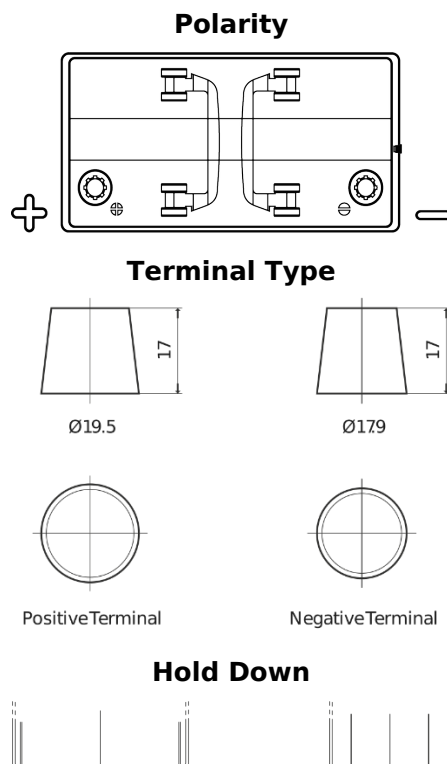

**Product overview**

Batteries for Marine and Leisure

**Dual TR550**

Part number	TR550
Technology	Flooded
EAN/GTIN	3661024055987
Voltage	12 V
Capacity	115.0 Ah
CCA	760 A
Watt hour	550 Wh
Length	349 mm
Width	175 mm
Height	235 mm
Box size	D02
Polarity	ETN 1
Terminal Type	EN taper post
Hold Down	B0
Weights (subject of variation)	27.80 kg