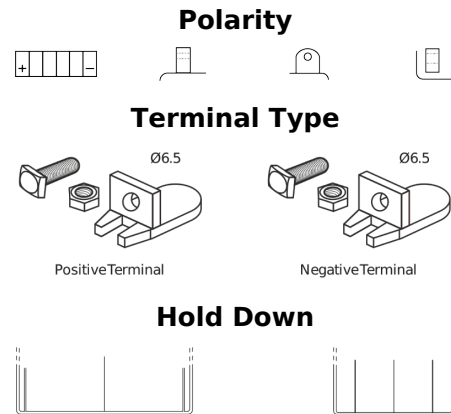

Product overview

Batteries for Motorcycles, ATVs, Snowmobiles, Garden

GEL GEL12-30

Part number	GEL12-30
Technology	GEL
EAN/GTIN	3661024034081
Voltage	12 V
Capacity	30 Ah
CCA	180 A
Length	197 mm
Width	132 mm
Height	186 mm
Box size	U01
Polarity	ETN 1
Terminal Type	EN full Ford lug
Hold Down	B0
Weights (subject of variation)	11.10 kg