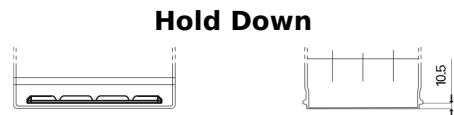

**Product overview**

Batteries for Marine and Leisure

**Dual TR450**

Part number	TR450
Technology	Flooded
EAN/GTIN	3661024055994
Voltage	12 V
Capacity	95.0 Ah
CCA	650 A
Watt hour	450 Wh
Length	306 mm
Width	173 mm
Height	222 mm
Box size	D31
Polarity	ETN 1
Terminal Type	EN taper post
Hold Down	Korean B1
Weights (subject of variation)	21.70 kg