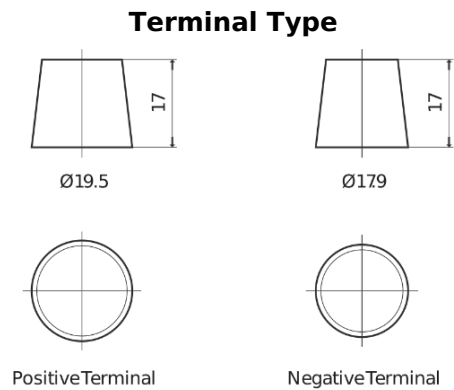

**Product overview**

Batteries for Marine and Leisure

**Dual TR450**

Part number	TR450
Technology	Flooded
EAN/GTIN	3661024055994
Voltage	12 V
Capacity	95.0 Ah
CCA	650 A
Watt hour	450 Wh
Length	306 mm
Width	173 mm
Height	222 mm
Box size	D31
Polarity	ETN 1
Terminal Type	EN taper post
Hold Down	Korean B1
Weights (subject of variation)	21.70 kg