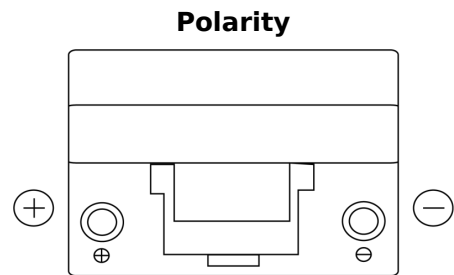

**Product overview**

Batteries for Marine and Leisure

**Dual TR450**

Part number	TR450
Technology	Flooded
EAN/GTIN	3661024055994
Voltage	12 V
Capacity	95.0 Ah
CCA	650 A
Watt hour	450 Wh
Length	306 mm
Width	173 mm
Height	222 mm
Box size	D31
Polarity	ETN 1
Terminal Type	EN taper post
Hold Down	Korean B1
Weights (subject of variation)	21.70 kg