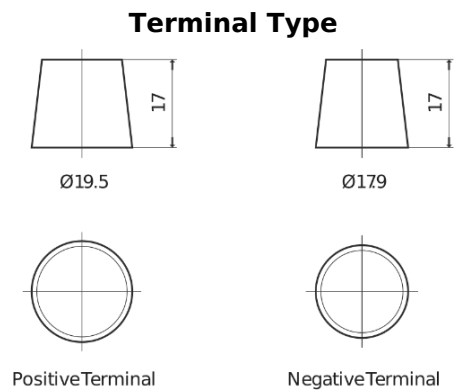

Product overview

Batteries for Marine and Leisure

Dual TR350

Part number	TR350
Technology	Flooded
EAN/GTIN	3661024056007
Voltage	12 V
Capacity	80.0 Ah
CCA	510 A
Watt hour	350 Wh
Length	270 mm
Width	173 mm
Height	222 mm
Box size	D26
Polarity	ETN 1
Terminal Type	EN taper post
Hold Down	Korean B1+B6
Weights (subject of variation)	17.40 kg