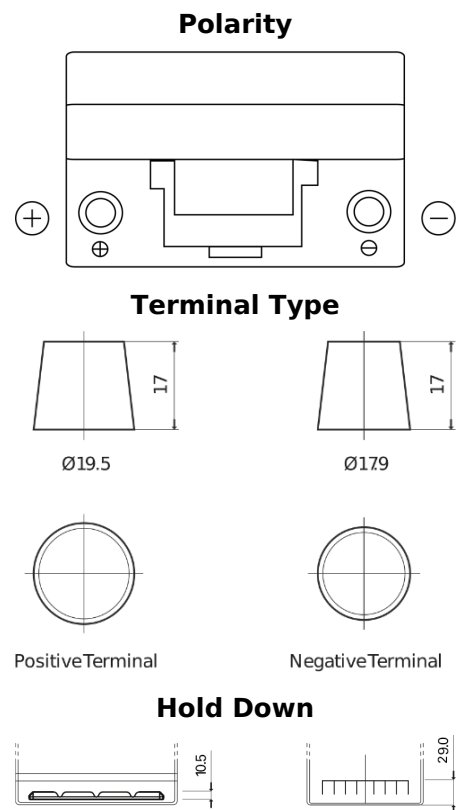

Product overview

Batteries for Marine and Leisure

Dual TR350

Part number	TR350
Technology	Flooded
EAN/GTIN	3661024056007
Voltage	12 V
Capacity	80.0 Ah
CCA	510 A
Watt hour	350 Wh
Length	270 mm
Width	173 mm
Height	222 mm
Box size	D26
Polarity	ETN 1
Terminal Type	EN taper post
Hold Down	Korean B1+B6
Weights (subject of variation)	17.40 kg