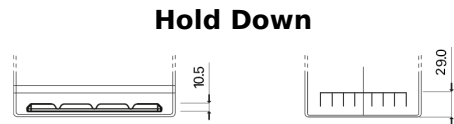

Product overview

Batteries for Marine and Leisure

Dual TR350

Part number	TR350
Technology	Flooded
EAN/GTIN	3661024056007
Voltage	12 V
Capacity	80.0 Ah
CCA	510 A
Watt hour	350 Wh
Length	270 mm
Width	173 mm
Height	222 mm
Box size	D26
Polarity	ETN 1
Terminal Type	EN taper post
Hold Down	Korean B1+B6
Weights (subject of variation)	17.40 kg