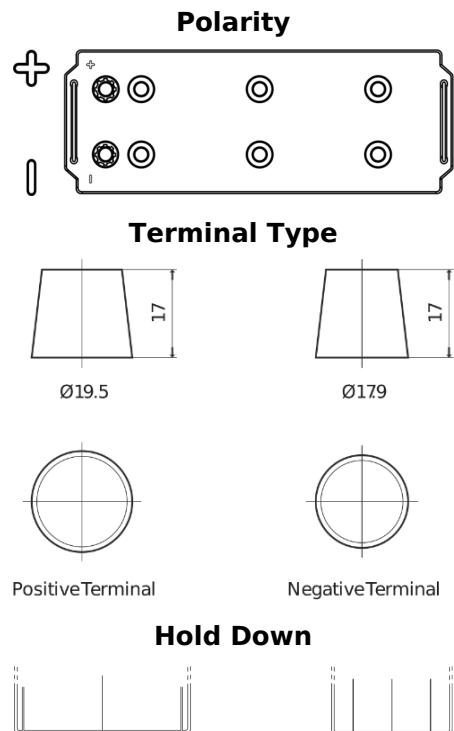

**Product overview**

Batteries for Marine and Leisure

**Start TN900**

|                                |               |
|--------------------------------|---------------|
| Part number                    | TN900         |
| Technology                     | Flooded       |
| EAN/GTIN                       | 3661024046060 |
| Voltage                        | 12 V          |
| Capacity                       | 140.0 Ah      |
| CCA                            | 800 A         |
| MCA                            | 900           |
| Length                         | 513 mm        |
| Width                          | 189 mm        |
| Height                         | 223 mm        |
| Box size                       | D04           |
| Polarity                       | ETN 3         |
| Terminal Type                  | EN taper post |
| Hold Down                      | B0            |
| Weights (subject of variation) | 34.10 kg      |