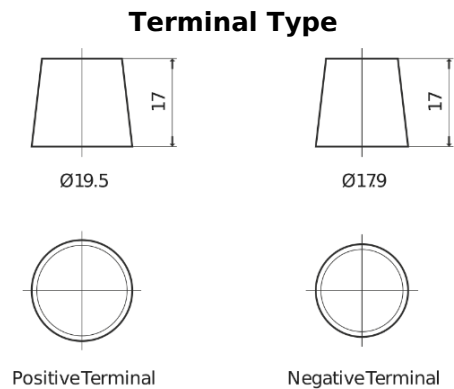

**Product overview**

Batteries for Marine and Leisure

**Start TN900**

Part number	TN900
Technology	Flooded
EAN/GTIN	3661024046060
Voltage	12 V
Capacity	140.0 Ah
CCA	800 A
MCA	900
Length	513 mm
Width	189 mm
Height	223 mm
Box size	D04
Polarity	ETN 3
Terminal Type	EN taper post
Hold Down	B0
Weights (subject of variation)	34.10 kg