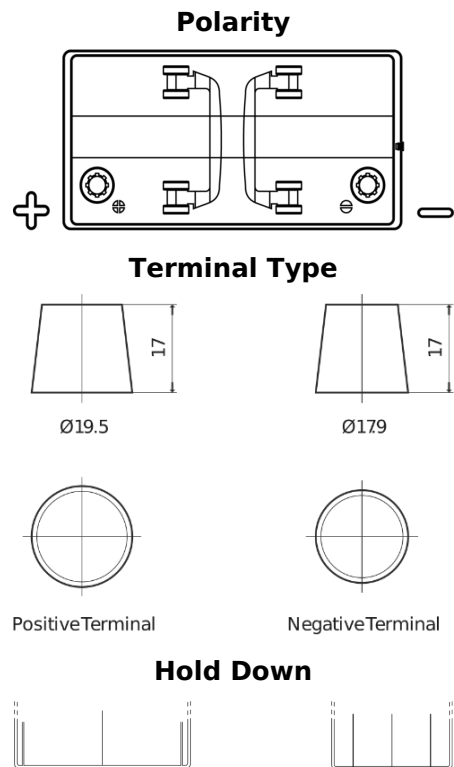

**Product overview**

Batteries for Marine and Leisure

**Start TN850**

Part number	TN850
Technology	Flooded
EAN/GTIN	3661024046077
Voltage	12 V
Capacity	110.0 Ah
CCA	750 A
MCA	850
Length	349 mm
Width	175 mm
Height	235 mm
Box size	D02
Polarity	ETN 1
Terminal Type	EN taper post
Hold Down	B0
Weights (subject of variation)	25.40 kg