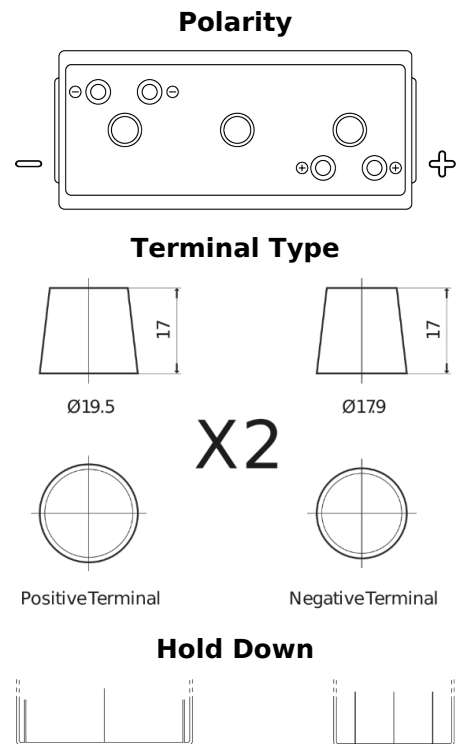

Product overview

Batteries for Marine and Leisure

Vintage EU200-6

Part number	EU200-6
Technology	Flooded
EAN/GTIN	3661024036139
Voltage	6 V
Capacity	200 Ah
CCA	1150 A
Length	398 mm
Width	174 mm
Height	234 mm
Box size	M06
Polarity	ETN 0
Terminal Type	Twin EN taper posts
Hold Down	B0
Weights (subject of variation)	27.80 kg