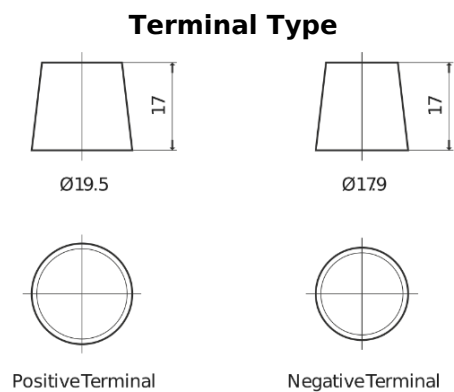

Product overview

Batteries for Marine and Leisure

Start TN1100

Part number	TN1100
Technology	Flooded
EAN/GTIN	3661024046053
Voltage	12 V
Capacity	180.0 Ah
CCA	1000 A
MCA	1100
Length	513 mm
Width	223 mm
Height	223 mm
Box size	D05
Polarity	ETN 3
Terminal Type	EN taper post
Hold Down	B0
Weights (subject of variation)	42.80 kg