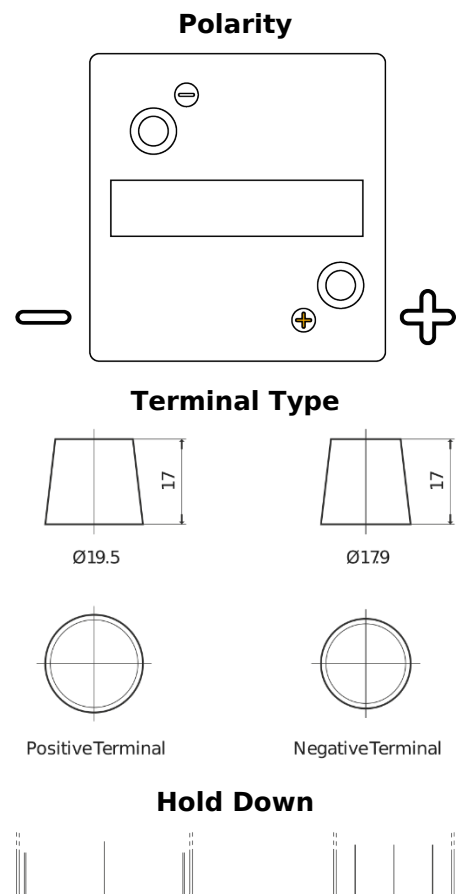

Product overview

Batteries for Marine and Leisure

Vintage EU80-6

Part number	EU80-6
Technology	Flooded
EAN/GTIN	3661024036160
Voltage	6 V
Capacity	80 Ah
CCA	600 A
Length	158 mm
Width	165 mm
Height	220 mm
Box size	M02
Polarity	ETN 0
Terminal Type	EN taper post
Hold Down	B0
Weights (subject of variation)	11.00 kg