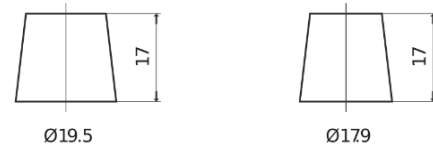

**Product overview**

Batteries for Cars

**Plus CB852**

Part number	CB852
Technology	Flooded
EAN/GTIN	3661024014663
Voltage	12 V
Capacity	85.0 Ah
CCA	760 A
Length	353 mm
Width	175 mm
Height	175 mm
Box size	LB5
Polarity	ETN 0
Terminal Type	EN taper post
Hold Down	B13
Weights (subject of variation)	19.40 kg

**Polarity**

**Terminal Type**

Positive Terminal

Negative Terminal

**Hold Down**

Design, features and specifications are subject to change without notice. We disclaim any representation or warranty, express or implied, concerning the data or recommendations, and in no event shall be liable for any loss or damage claimed to have arisen as a result. Some products may not be available in your local market.