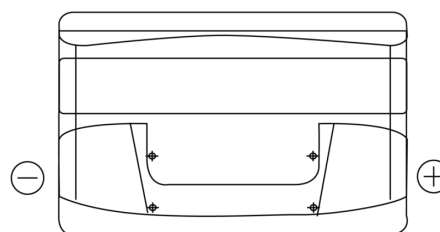

**Product overview**

Batteries for Cars

**Plus CB852**

Part number	CB852
Technology	Flooded
EAN/GTIN	3661024014663
Voltage	12 V
Capacity	85.0 Ah
CCA	760 A
Length	353 mm
Width	175 mm
Height	175 mm
Box size	LB5
Polarity	ETN 0
Terminal Type	EN taper post
Hold Down	B13
Weights (subject of variation)	19.40 kg

**Polarity**

**Terminal Type**

Positive Terminal

Negative Terminal

**Hold Down**

Design, features and specifications are subject to change without notice. We disclaim any representation or warranty, express or implied, concerning the data or recommendations, and in no event shall be liable for any loss or damage claimed to have arisen as a result. Some products may not be available in your local market.