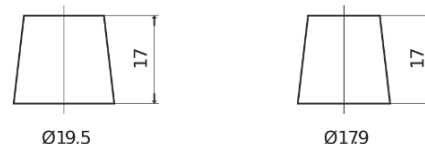

**Product overview**

Batteries for Cars

**Plus CB852**

Part number	CB852
Technology	Flooded
EAN/GTIN	3661024014663
Voltage	12 V
Capacity	85.0 Ah
CCA	760 A
Length	353 mm
Width	175 mm
Height	175 mm
Box size	LB5
Polarity	ETN 0
Terminal Type	EN taper post
Hold Down	B13
Weights (subject of variation)	19.40 kg

**Polarity**

**Terminal Type**

Positive Terminal

Negative Terminal

**Hold Down**

Design, features and specifications are subject to change without notice. We disclaim any representation or warranty, express or implied, concerning the data or recommendations, and in no event shall be liable for any loss or damage claimed to have arisen as a result. Some products may not be available in your local market.