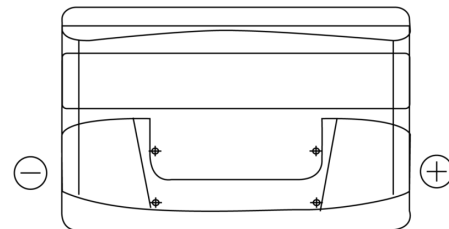

**Product overview**

Batteries for Cars

**Plus CB852**

Part number	CB852
Technology	Flooded
EAN/GTIN	3661024014663
Voltage	12 V
Capacity	85.0 Ah
CCA	760 A
Length	353 mm
Width	175 mm
Height	175 mm
Box size	LB5
Polarity	ETN 0
Terminal Type	EN taper post
Hold Down	B13
Weights (subject of variation)	19.40 kg

**Polarity**

**Terminal Type**

Positive Terminal

Negative Terminal

**Hold Down**

Design, features and specifications are subject to change without notice. We disclaim any representation or warranty, express or implied, concerning the data or recommendations, and in no event shall be liable for any loss or damage claimed to have arisen as a result. Some products may not be available in your local market.