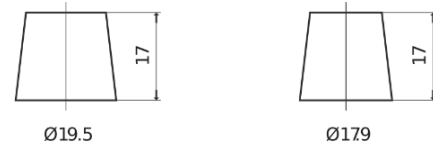

**Product overview**

Batteries for Cars

**EFB TL800**

Part number	TL800
Technology	EFB
EAN/GTIN	3661024055703
Voltage	12 V
Capacity	80.0 Ah
CCA	800 A
Length	315 mm
Width	175 mm
Height	190 mm
Box size	L04
Polarity	ETN 0
Terminal Type	EN taper post
Hold Down	B13
Weights (subject of variation)	22.10 kg

**Polarity**

**Terminal Type**

Positive Terminal

Negative Terminal

**Hold Down**

Design, features and specifications are subject to change without notice. We disclaim any representation or warranty, express or implied, concerning the data or recommendations, and in no event shall be liable for any loss or damage claimed to have arisen as a result. Some products may not be available in your local market.