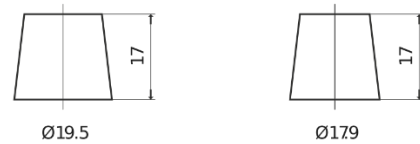

Product overview

Batteries for Cars

Technica TB1000

Part number	TB1000
Technology	Flooded
EAN/GTIN	3661024054713
Voltage	12 V
Capacity	100 Ah
CCA	720 A
Length	315 mm
Width	175 mm
Height	205 mm
Box size	LH4
Polarity	ETN 0
Terminal Type	EN taper post
Hold Down	B13
Weights (subject of variation)	21.90 kg

Polarity

Terminal Type

Positive Terminal

Negative Terminal

Hold Down

Design, features and specifications are subject to change without notice. We disclaim any representation or warranty, express or implied, concerning the data or recommendations, and in no event shall be liable for any loss or damage claimed to have arisen as a result. Some products may not be available in your local market.