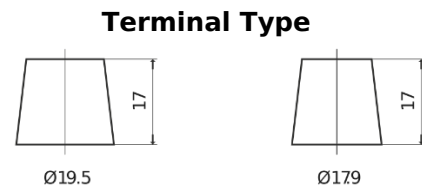

Product overview

Batteries for Cars

Technica TB1000

Part number	TB1000
Technology	Flooded
EAN/GTIN	3661024054713
Voltage	12 V
Capacity	100 Ah
CCA	720 A
Length	315 mm
Width	175 mm
Height	205 mm
Box size	LH4
Polarity	ETN 0
Terminal Type	EN taper post
Hold Down	B13
Weights (subject of variation)	21.90 kg