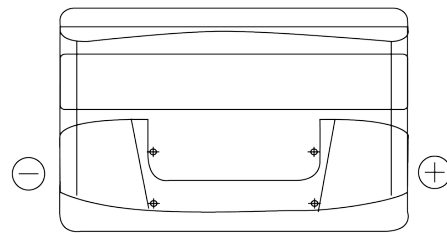

Product overview

Batteries for Cars

Technica TB1000

Part number	TB1000
Technology	Flooded
EAN/GTIN	3661024054713
Voltage	12 V
Capacity	100 Ah
CCA	720 A
Length	315 mm
Width	175 mm
Height	205 mm
Box size	LH4
Polarity	ETN 0
Terminal Type	EN taper post
Hold Down	B13
Weights (subject of variation)	21.90 kg

Polarity

Terminal Type

Positive Terminal

Negative Terminal

Hold Down

Design, features and specifications are subject to change without notice. We disclaim any representation or warranty, express or implied, concerning the data or recommendations, and in no event shall be liable for any loss or damage claimed to have arisen as a result. Some products may not be available in your local market.