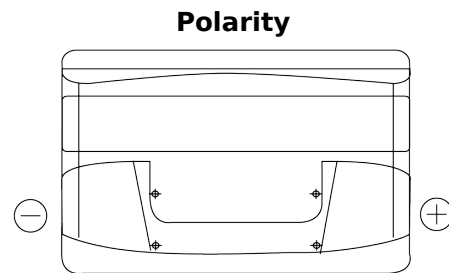

Product overview

Batteries for Cars

Technica TB1000

Part number	TB1000
Technology	Flooded
EAN/GTIN	3661024054713
Voltage	12 V
Capacity	100 Ah
CCA	720 A
Length	315 mm
Width	175 mm
Height	205 mm
Box size	LH4
Polarity	ETN 0
Terminal Type	EN taper post
Hold Down	B13
Weights (subject of variation)	21.90 kg