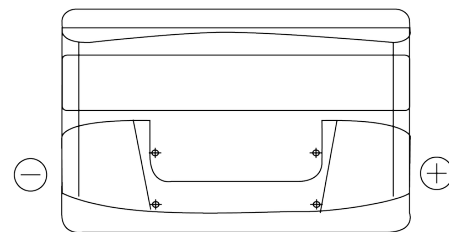

Product overview

Batteries for Cars

Power DB1000

Part number	DB1000
Technology	Flooded
EAN/GTIN	3661024024716
Voltage	12 V
Capacity	100 Ah
CCA	720 A
Length	315 mm
Width	175 mm
Height	205 mm
Box size	LH4
Polarity	ETN 0
Terminal Type	EN taper post
Hold Down	B13
Weights (subject of variation)	21.90 kg

Polarity

Terminal Type

Positive Terminal

Negative Terminal

Hold Down

Design, features and specifications are subject to change without notice. We disclaim any representation or warranty, express or implied, concerning the data or recommendations, and in no event shall be liable for any loss or damage claimed to have arisen as a result. Some products may not be available in your local market.