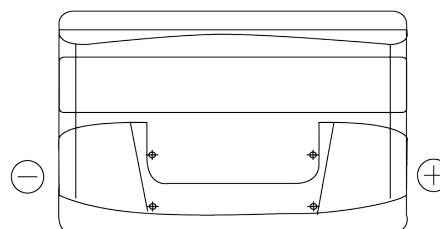

Product overview

Batteries for Cars

Power DB1000

Part number	DB1000
Technology	Flooded
EAN/GTIN	3661024024716
Voltage	12 V
Capacity	100 Ah
CCA	720 A
Length	315 mm
Width	175 mm
Height	205 mm
Box size	LH4
Polarity	ETN 0
Terminal Type	EN taper post
Hold Down	B13
Weights (subject of variation)	21.90 kg

Polarity

Terminal Type

Positive Terminal

Negative Terminal

Hold Down

Design, features and specifications are subject to change without notice. We disclaim any representation or warranty, express or implied, concerning the data or recommendations, and in no event shall be liable for any loss or damage claimed to have arisen as a result. Some products may not be available in your local market.