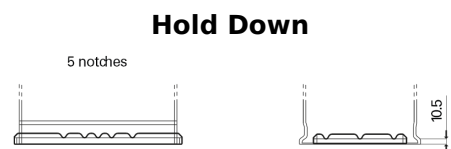

Product overview

Batteries for Cars

Technica TB852

| | |
|--------------------------------|---------------|
| Part number | TB852 |
| Technology | Flooded |
| EAN/GTIN | 3661024054669 |
| Voltage | 12 V |
| Capacity | 85 Ah |
| CCA | 760 A |
| Length | 353 mm |
| Width | 175 mm |
| Height | 175 mm |
| Box size | LB5 |
| Polarity | ETN 0 |
| Terminal Type | EN taper post |
| Hold Down | B13 |
| Weights (subject of variation) | 19.40 kg |