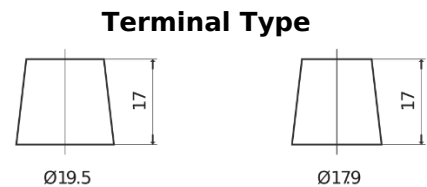

Product overview

Batteries for Cars

Technica TB852

| | |
|--------------------------------|---------------|
| Part number | TB852 |
| Technology | Flooded |
| EAN/GTIN | 3661024054669 |
| Voltage | 12 V |
| Capacity | 85 Ah |
| CCA | 760 A |
| Length | 353 mm |
| Width | 175 mm |
| Height | 175 mm |
| Box size | LB5 |
| Polarity | ETN 0 |
| Terminal Type | EN taper post |
| Hold Down | B13 |
| Weights (subject of variation) | 19.40 kg |