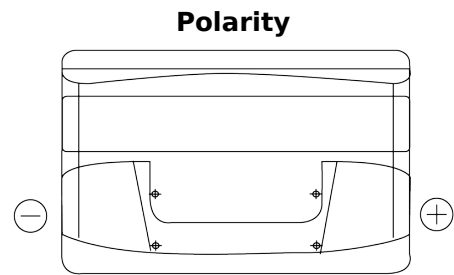

Product overview

Batteries for Cars

Technica TB852

| | |
|--------------------------------|---------------|
| Part number | TB852 |
| Technology | Flooded |
| EAN/GTIN | 3661024054669 |
| Voltage | 12 V |
| Capacity | 85 Ah |
| CCA | 760 A |
| Length | 353 mm |
| Width | 175 mm |
| Height | 175 mm |
| Box size | LB5 |
| Polarity | ETN 0 |
| Terminal Type | EN taper post |
| Hold Down | B13 |
| Weights (subject of variation) | 19.40 kg |