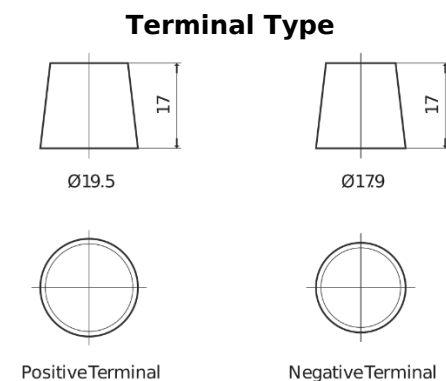

Product overview

Batteries for Cars

Formula FB852

Part number	FB852
Technology	Flooded
EAN/GTIN	3661024044660
Voltage	12 V
Capacity	85 Ah
CCA	760 A
Length	353 mm
Width	175 mm
Height	175 mm
Box size	LB5
Polarity	ETN 0
Terminal Type	EN taper post
Hold Down	B13
Weights (subject of variation)	19.40 kg