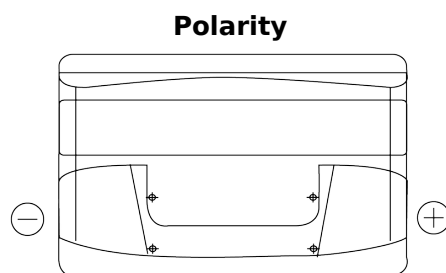

Product overview

Batteries for Cars

Formula FB852

Part number	FB852
Technology	Flooded
EAN/GTIN	3661024044660
Voltage	12 V
Capacity	85 Ah
CCA	760 A
Length	353 mm
Width	175 mm
Height	175 mm
Box size	LB5
Polarity	ETN 0
Terminal Type	EN taper post
Hold Down	B13
Weights (subject of variation)	19.40 kg