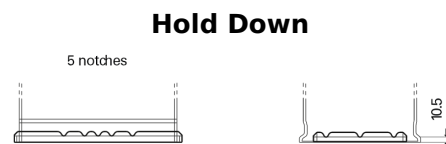

Product overview

Batteries for Cars

Formula FB852

Part number	FB852
Technology	Flooded
EAN/GTIN	3661024044660
Voltage	12 V
Capacity	85 Ah
CCA	760 A
Length	353 mm
Width	175 mm
Height	175 mm
Box size	LB5
Polarity	ETN 0
Terminal Type	EN taper post
Hold Down	B13
Weights (subject of variation)	19.40 kg