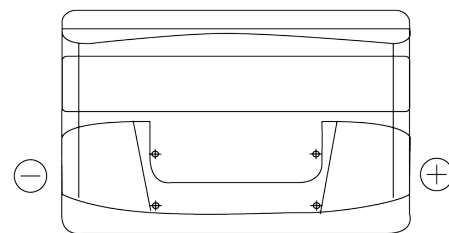

**Product overview**

Batteries for Cars

**Excell EB852**

Part number	EB852
Technology	Flooded
EAN/GTIN	3661024034661
Voltage	12 V
Capacity	85 Ah
CCA	760 A
Length	353 mm
Width	175 mm
Height	175 mm
Box size	LB5
Polarity	ETN 0
Terminal Type	EN taper post
Hold Down	B13
Weights (subject of variation)	19.40 kg

**Polarity**

**Terminal Type**

**Hold Down**

Design, features and specifications are subject to change without notice. We disclaim any representation or warranty, express or implied, concerning the data or recommendations, and in no event shall be liable for any loss or damage claimed to have arisen as a result. Some products may not be available in your local market.