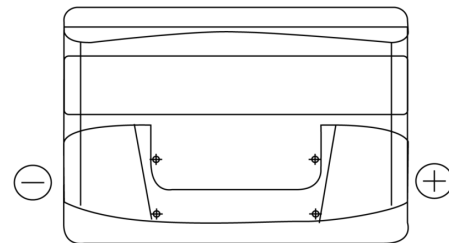

Product overview

Batteries for Cars

Plus CB802

Part number	CB802
Technology	Flooded
EAN/GTIN	3661024014656
Voltage	12 V
Capacity	80.0 Ah
CCA	700 A
Length	315 mm
Width	175 mm
Height	175 mm
Box size	LB4
Polarity	ETN 0
Terminal Type	EN taper post
Hold Down	B13
Weights (subject of variation)	17.80 kg

Polarity

Terminal Type

Positive Terminal Negative Terminal

Hold Down

Design, features and specifications are subject to change without notice. We disclaim any representation or warranty, express or implied, concerning the data or recommendations, and in no event shall be liable for any loss or damage claimed to have arisen as a result. Some products may not be available in your local market.