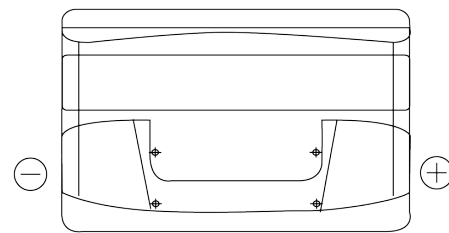

Product overview

Batteries for Cars

Plus CB852

Part number	CB852
Technology	Flooded
EAN/GTIN	3661024014663
Voltage	12 V
Capacity	85 Ah
CCA	760 A
Length	353 mm
Width	175 mm
Height	175 mm
Box size	LB5
Polarity	ETN 0
Terminal Type	EN taper post
Hold Down	B13
Weights (subject of variation)	19.40 kg

Polarity

Terminal Type

Positive Terminal

Negative Terminal

Hold Down

Design, features and specifications are subject to change without notice. We disclaim any representation or warranty, express or implied, concerning the data or recommendations, and in no event shall be liable for any loss or damage claimed to have arisen as a result. Some products may not be available in your local market.