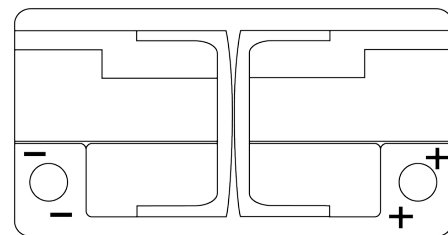

**Product overview**

Batteries for Cars

**Premium EA852**

Part number	EA852
Technology	Flooded
EAN/GTIN	3661024034296
Voltage	12 V
Capacity	85 Ah
CCA	800 A
Length	315 mm
Width	175 mm
Height	175 mm
Box size	LB4
Polarity	ETN 0
Terminal Type	EN taper post
Hold Down	B13
Weights (subject of variation)	18.60 kg

**Polarity**

**Terminal Type**

Ø19.5

Ø17.9

Positive Terminal

Negative Terminal

**Hold Down**

5 notches