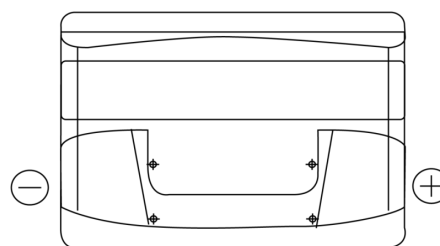

Product overview

Batteries for Cars

Plus CB800

Part number	CB800
Technology	Flooded
EAN/GTIN	3661024016421
Voltage	12 V
Capacity	80.0 Ah
CCA	640 A
Length	315 mm
Width	175 mm
Height	190 mm
Box size	L04
Polarity	ETN 0
Terminal Type	EN taper post
Hold Down	B13
Weights (subject of variation)	19.00 kg

Polarity

Terminal Type

Positive Terminal

Negative Terminal

Hold Down

Design, features and specifications are subject to change without notice. We disclaim any representation or warranty, express or implied, concerning the data or recommendations, and in no event shall be liable for any loss or damage claimed to have arisen as a result. Some products may not be available in your local market.