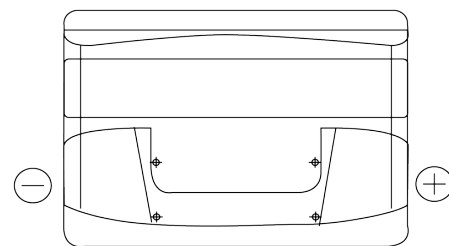

**Product overview**

Batteries for Cars

**Plus CB800**

Part number	CB800
Technology	Flooded
EAN/GTIN	3661024016421
Voltage	12 V
Capacity	80.0 Ah
CCA	640 A
Length	315 mm
Width	175 mm
Height	190 mm
Box size	L04
Polarity	ETN 0
Terminal Type	EN taper post
Hold Down	B13
Weights (subject of variation)	19.00 kg

**Polarity**

**Terminal Type**

Positive Terminal

Negative Terminal

**Hold Down**

Design, features and specifications are subject to change without notice. We disclaim any representation or warranty, express or implied, concerning the data or recommendations, and in no event shall be liable for any loss or damage claimed to have arisen as a result. Some products may not be available in your local market.