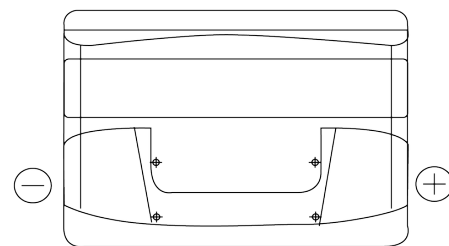

**Product overview**

Batteries for Cars

**Technica TB802**

Part number	TB802
Technology	Flooded
EAN/GTIN	3661024054652
Voltage	12 V
Capacity	80 Ah
CCA	700 A
Length	315 mm
Width	175 mm
Height	175 mm
Box size	LB4
Polarity	ETN 0
Terminal Type	EN taper post
Hold Down	B13
Weights (subject of variation)	17.80 kg

**Polarity**

**Terminal Type**

Positive Terminal

Negative Terminal

**Hold Down**

Design, features and specifications are subject to change without notice. We disclaim any representation or warranty, express or implied, concerning the data or recommendations, and in no event shall be liable for any loss or damage claimed to have arisen as a result. Some products may not be available in your local market.