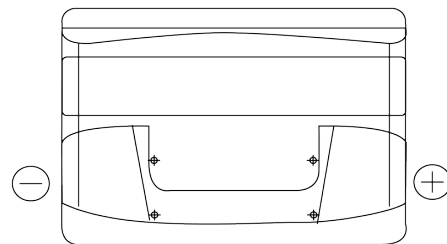

**Product overview**

Batteries for Cars

**Technica TB802**

Part number	TB802
Technology	Flooded
EAN/GTIN	3661024054652
Voltage	12 V
Capacity	80 Ah
CCA	700 A
Length	315 mm
Width	175 mm
Height	175 mm
Box size	LB4
Polarity	ETN 0
Terminal Type	EN taper post
Hold Down	B13
Weights (subject of variation)	17.80 kg

**Polarity**

**Terminal Type**

Positive Terminal

Negative Terminal

**Hold Down**

Design, features and specifications are subject to change without notice. We disclaim any representation or warranty, express or implied, concerning the data or recommendations, and in no event shall be liable for any loss or damage claimed to have arisen as a result. Some products may not be available in your local market.