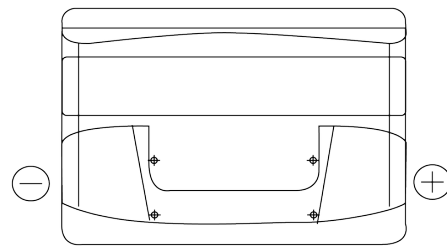

Product overview

Batteries for Cars

Formula FB802

Part number	FB802
Technology	Flooded
EAN/GTIN	3661024044653
Voltage	12 V
Capacity	80 Ah
CCA	700 A
Length	315 mm
Width	175 mm
Height	175 mm
Box size	LB4
Polarity	ETN 0
Terminal Type	EN taper post
Hold Down	B13
Weights (subject of variation)	17.80 kg

Polarity

Terminal Type

Positive Terminal

Negative Terminal

Hold Down

Design, features and specifications are subject to change without notice. We disclaim any representation or warranty, express or implied, concerning the data or recommendations, and in no event shall be liable for any loss or damage claimed to have arisen as a result. Some products may not be available in your local market.