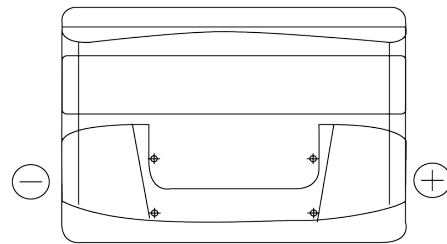

Product overview

Batteries for Cars

Formula FB802

Part number	FB802
Technology	Flooded
EAN/GTIN	3661024044653
Voltage	12 V
Capacity	80 Ah
CCA	700 A
Length	315 mm
Width	175 mm
Height	175 mm
Box size	LB4
Polarity	ETN 0
Terminal Type	EN taper post
Hold Down	B13
Weights (subject of variation)	17.80 kg

Polarity

Terminal Type

Positive Terminal

Negative Terminal

Hold Down

Design, features and specifications are subject to change without notice. We disclaim any representation or warranty, express or implied, concerning the data or recommendations, and in no event shall be liable for any loss or damage claimed to have arisen as a result. Some products may not be available in your local market.