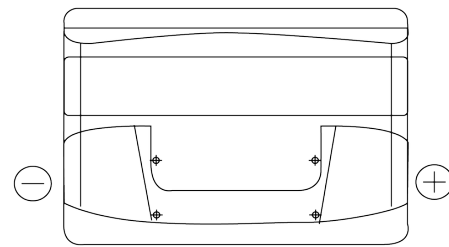

**Product overview**

Batteries for Cars

**Excell EB802**

Part number	EB802
Technology	Flooded
EAN/GTIN	3661024034654
Voltage	12 V
Capacity	80 Ah
CCA	700 A
Length	315 mm
Width	175 mm
Height	175 mm
Box size	LB4
Polarity	ETN 0
Terminal Type	EN taper post
Hold Down	B13
Weights (subject of variation)	17.80 kg

**Polarity**

**Terminal Type**

Positive Terminal

Negative Terminal

**Hold Down**

Design, features and specifications are subject to change without notice. We disclaim any representation or warranty, express or implied, concerning the data or recommendations, and in no event shall be liable for any loss or damage claimed to have arisen as a result. Some products may not be available in your local market.