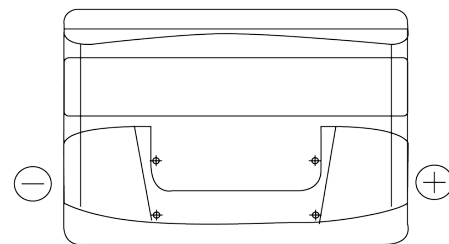

**Product overview**

Batteries for Cars

**Plus CB802**

Part number	CB802
Technology	Flooded
EAN/GTIN	3661024014656
Voltage	12 V
Capacity	80 Ah
CCA	700 A
Length	315 mm
Width	175 mm
Height	175 mm
Box size	LB4
Polarity	ETN 0
Terminal Type	EN taper post
Hold Down	B13
Weights (subject of variation)	17.80 kg

**Polarity**

**Terminal Type**

Positive Terminal

Negative Terminal

**Hold Down**

Design, features and specifications are subject to change without notice. We disclaim any representation or warranty, express or implied, concerning the data or recommendations, and in no event shall be liable for any loss or damage claimed to have arisen as a result. Some products may not be available in your local market.