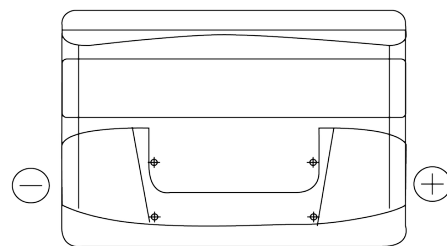

Product overview

Batteries for Cars

Plus CB802

Part number	CB802
Technology	Flooded
EAN/GTIN	3661024014656
Voltage	12 V
Capacity	80 Ah
CCA	700 A
Length	315 mm
Width	175 mm
Height	175 mm
Box size	LB4
Polarity	ETN 0
Terminal Type	EN taper post
Hold Down	B13
Weights (subject of variation)	17.80 kg

Polarity

Terminal Type

Positive Terminal

Negative Terminal

Hold Down

Design, features and specifications are subject to change without notice. We disclaim any representation or warranty, express or implied, concerning the data or recommendations, and in no event shall be liable for any loss or damage claimed to have arisen as a result. Some products may not be available in your local market.