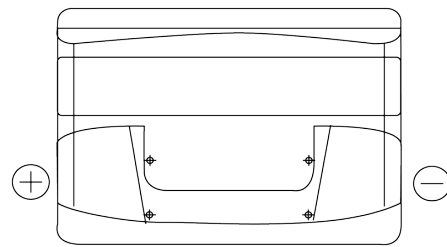

Product overview

Batteries for Cars

Plus CB741

Part number	CB741
Technology	Flooded
EAN/GTIN	3661024014564
Voltage	12 V
Capacity	74.0 Ah
CCA	680 A
Length	278 mm
Width	175 mm
Height	190 mm
Box size	L03
Polarity	ETN 1
Terminal Type	EN taper post
Hold Down	B13
Weights (subject of variation)	16.60 kg

Polarity

Terminal Type

Positive Terminal

Negative Terminal

Hold Down

Design, features and specifications are subject to change without notice. We disclaim any representation or warranty, express or implied, concerning the data or recommendations, and in no event shall be liable for any loss or damage claimed to have arisen as a result. Some products may not be available in your local market.