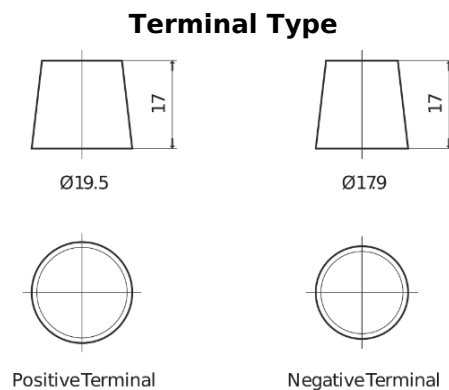

Product overview

Batteries for Trucks, Buses, Construction, Agriculture

PowerPRO Agri&Construction TJ1723

Part number	TJ1723
Technology	Flooded
EAN/GTIN	3661024056731
Voltage	12 V
Capacity	172.0 Ah
CCA	1390 A
Length	513 mm
Width	223 mm
Height	223 mm
Box size	D05
Polarity	ETN 3
Terminal Type	EN taper post
Hold Down	B0
Weights (subject of variation)	48.80 kg