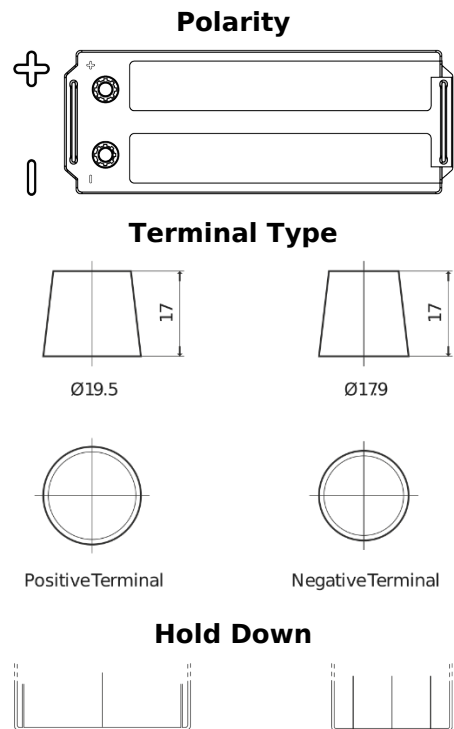

**Product overview**

Batteries for Trucks, Buses, Construction, Agriculture

**PowerPRO Agri&Construction TJ1523**

Part number	TJ1523
Technology	Flooded
EAN/GTIN	3661024056724
Voltage	12 V
Capacity	152.0 Ah
CCA	1130 A
Length	513 mm
Width	189 mm
Height	223 mm
Box size	D04
Polarity	ETN 3
Terminal Type	EN taper post
Hold Down	B0
Weights (subject of variation)	40.30 kg