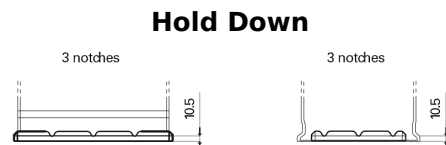

Product overview

Batteries for Trucks, Buses, Construction, Agriculture

PowerPRO Agri&Construction TJ1355

Part number	TJ1355
Technology	Flooded
EAN/GTIN	3661024056779
Voltage	12 V
Capacity	135.0 Ah
CCA	1000 A
Length	514 mm
Width	175 mm
Height	210 mm
Box size	DB8
Polarity	ETN 3
Terminal Type	EN taper post
Hold Down	B3
Weights (subject of variation)	36.00 kg