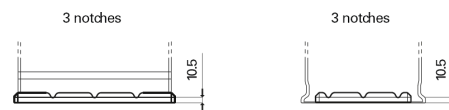

Product overview

Batteries for Trucks, Buses, Construction, Agriculture

PowerPRO Agri&Construction TJ1355

Part number	TJ1355
Technology	Flooded
EAN/GTIN	3661024056779
Voltage	12 V
Capacity	135.0 Ah
CCA	1000 A
Length	514 mm
Width	175 mm
Height	210 mm
Box size	DB8
Polarity	ETN 3
Terminal Type	EN taper post
Hold Down	B3
Weights (subject of variation)	36.00 kg

Polarity

Terminal Type

Positive Terminal

Negative Terminal

Hold Down

Design, features and specifications are subject to change without notice. We disclaim any representation or warranty, express or implied, concerning the data or recommendations, and in no event shall be liable for any loss or damage claimed to have arisen as a result. Some products may not be available in your local market.