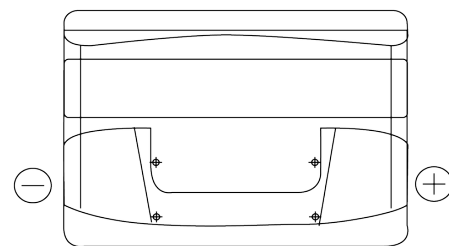

Product overview

Batteries for Cars

Technica TB712

Part number	TB712
Technology	Flooded
EAN/GTIN	3661024054645
Voltage	12 V
Capacity	71 Ah
CCA	670 A
Length	278 mm
Width	175 mm
Height	175 mm
Box size	LB3
Polarity	ETN 0
Terminal Type	EN taper post
Hold Down	B13
Weights (subject of variation)	15.30 kg

Polarity

Terminal Type

Positive Terminal

Negative Terminal

Hold Down

Design, features and specifications are subject to change without notice. We disclaim any representation or warranty, express or implied, concerning the data or recommendations, and in no event shall be liable for any loss or damage claimed to have arisen as a result. Some products may not be available in your local market.