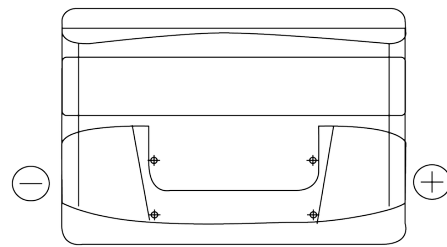

**Product overview**

Batteries for Cars

**Technica TB712**

|                                |               |
|--------------------------------|---------------|
| Part number                    | TB712         |
| Technology                     | Flooded       |
| EAN/GTIN                       | 3661024054645 |
| Voltage                        | 12 V          |
| Capacity                       | 71 Ah         |
| CCA                            | 670 A         |
| Length                         | 278 mm        |
| Width                          | 175 mm        |
| Height                         | 175 mm        |
| Box size                       | LB3           |
| Polarity                       | ETN 0         |
| Terminal Type                  | EN taper post |
| Hold Down                      | B13           |
| Weights (subject of variation) | 15.30 kg      |

**Polarity**

**Terminal Type**

Positive Terminal

Negative Terminal

**Hold Down**

Design, features and specifications are subject to change without notice. We disclaim any representation or warranty, express or implied, concerning the data or recommendations, and in no event shall be liable for any loss or damage claimed to have arisen as a result. Some products may not be available in your local market.