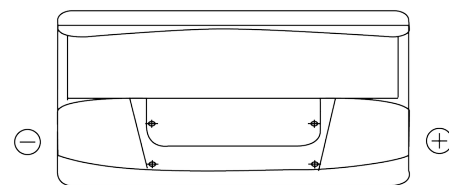

**Product overview**

Batteries for Trucks, Buses, Construction, Agriculture

**PowerPRO Agri&Construction TJ1000**

Part number	TJ1000
Technology	Flooded
EAN/GTIN	3661024056809
Voltage	12 V
Capacity	100.0 Ah
CCA	850 A
Length	353 mm
Width	175 mm
Height	190 mm
Box size	L05
Polarity	ETN 0
Terminal Type	EN taper post
Hold Down	B13
Weights (subject of variation)	21.80 kg

**Polarity**

**Terminal Type**

Positive Terminal

Negative Terminal

**Hold Down**

Design, features and specifications are subject to change without notice. We disclaim any representation or warranty, express or implied, concerning the data or recommendations, and in no event shall be liable for any loss or damage claimed to have arisen as a result. Some products may not be available in your local market.