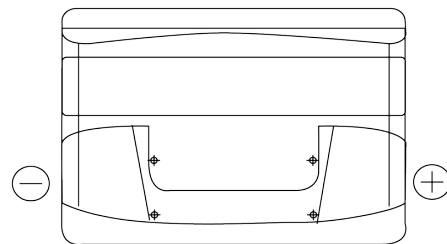

Product overview

Batteries for Cars

Formula FB712

Part number	FB712
Technology	Flooded
EAN/GTIN	3661024044646
Voltage	12 V
Capacity	71 Ah
CCA	670 A
Length	278 mm
Width	175 mm
Height	175 mm
Box size	LB3
Polarity	ETN 0
Terminal Type	EN taper post
Hold Down	B13
Weights (subject of variation)	15.30 kg

Polarity

Terminal Type

Positive Terminal

Negative Terminal

Hold Down

Design, features and specifications are subject to change without notice. We disclaim any representation or warranty, express or implied, concerning the data or recommendations, and in no event shall be liable for any loss or damage claimed to have arisen as a result. Some products may not be available in your local market.