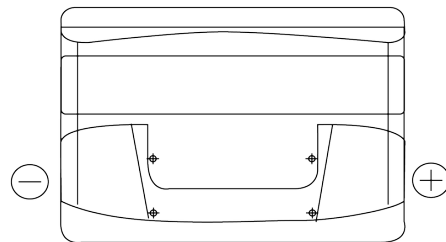

Product overview

Batteries for Cars

Formula FB712

Part number	FB712
Technology	Flooded
EAN/GTIN	3661024044646
Voltage	12 V
Capacity	71 Ah
CCA	670 A
Length	278 mm
Width	175 mm
Height	175 mm
Box size	LB3
Polarity	ETN 0
Terminal Type	EN taper post
Hold Down	B13
Weights (subject of variation)	15.30 kg

Polarity

Terminal Type

Positive Terminal

Negative Terminal

Hold Down

Design, features and specifications are subject to change without notice. We disclaim any representation or warranty, express or implied, concerning the data or recommendations, and in no event shall be liable for any loss or damage claimed to have arisen as a result. Some products may not be available in your local market.