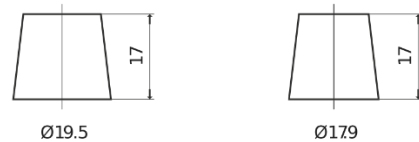

Product overview

Batteries for Cars

Formula FB712

Part number	FB712
Technology	Flooded
EAN/GTIN	3661024044646
Voltage	12 V
Capacity	71 Ah
CCA	670 A
Length	278 mm
Width	175 mm
Height	175 mm
Box size	LB3
Polarity	ETN 0
Terminal Type	EN taper post
Hold Down	B13
Weights (subject of variation)	15.30 kg

Polarity

Terminal Type

Positive Terminal

Negative Terminal

Hold Down

Design, features and specifications are subject to change without notice. We disclaim any representation or warranty, express or implied, concerning the data or recommendations, and in no event shall be liable for any loss or damage claimed to have arisen as a result. Some products may not be available in your local market.