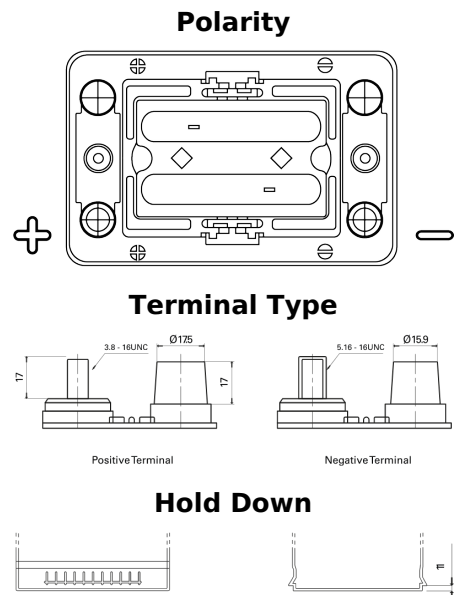

Product overview

Batteries for Trucks, Buses, Construction, Agriculture

PowerPRO Agri&Construction TJ050C

Part number	TJ050C
Technology	AGM
EAN/GTIN	3661024056793
Voltage	12 V
Capacity	50.0 Ah
CCA	800 A
Length	260 mm
Width	173 mm
Height	206 mm
Box size	G34
Polarity	ETN 1
Terminal Type	SAE M 3/8" - 5/16" taper&stud
Hold Down	B7
Weights (subject of variation)	17.90 kg