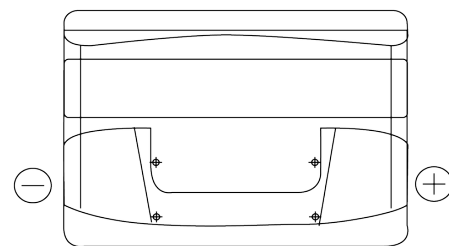

**Product overview**

Batteries for Cars

**Excell EB712**

Part number	EB712
Technology	Flooded
EAN/GTIN	3661024034647
Voltage	12 V
Capacity	71 Ah
CCA	670 A
Length	278 mm
Width	175 mm
Height	175 mm
Box size	LB3
Polarity	ETN 0
Terminal Type	EN taper post
Hold Down	B13
Weights (subject of variation)	15.30 kg

**Polarity**

**Terminal Type**

Positive Terminal

Negative Terminal

**Hold Down**

Design, features and specifications are subject to change without notice. We disclaim any representation or warranty, express or implied, concerning the data or recommendations, and in no event shall be liable for any loss or damage claimed to have arisen as a result. Some products may not be available in your local market.