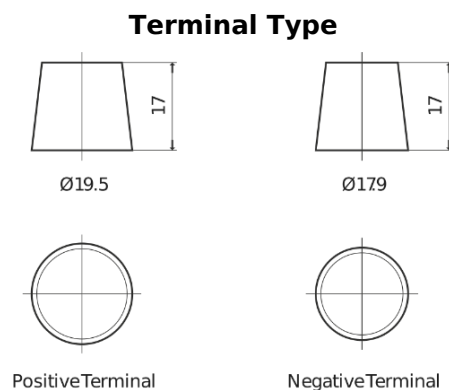

**Product overview**

Batteries for Trucks, Buses, Construction, Agriculture

**StartPRO TG2254**

Part number	TG2254
Technology	Flooded
EAN/GTIN	3661024057448
Voltage	12 V
Capacity	225.0 Ah
CCA	1200 A
Length	518 mm
Width	274 mm
Height	240 mm
Box size	D06
Polarity	ETN 4
Terminal Type	EN taper post
Hold Down	B0
Weights (subject of variation)	54.90 kg