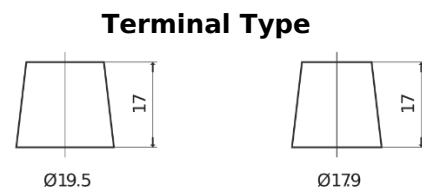

**Product overview**

Batteries for Trucks, Buses, Construction, Agriculture

**StartPRO TG2253**

Part number	TG2253
Technology	Flooded
EAN/GTIN	3661024057431
Voltage	12 V
Capacity	225.0 Ah
CCA	1200 A
Length	518 mm
Width	274 mm
Height	240 mm
Box size	D06
Polarity	ETN 3
Terminal Type	EN taper post
Hold Down	B0
Weights (subject of variation)	54.90 kg