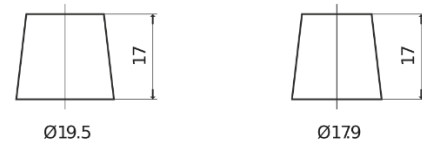

Product overview

Batteries for Cars

Power DB712

Part number	DB712
Technology	Flooded
EAN/GTIN	3661024024648
Voltage	12 V
Capacity	71 Ah
CCA	670 A
Length	278 mm
Width	175 mm
Height	175 mm
Box size	LB3
Polarity	ETN 0
Terminal Type	EN taper post
Hold Down	B13
Weights (subject of variation)	15.30 kg

Polarity

Terminal Type

Positive Terminal

Negative Terminal

Hold Down

Design, features and specifications are subject to change without notice. We disclaim any representation or warranty, express or implied, concerning the data or recommendations, and in no event shall be liable for any loss or damage claimed to have arisen as a result. Some products may not be available in your local market.