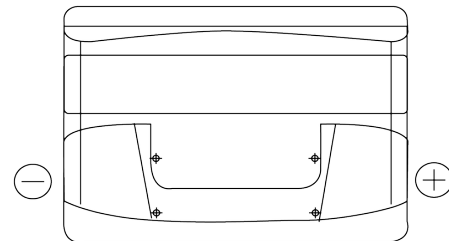

Product overview

Batteries for Cars

Power DB712

Part number	DB712
Technology	Flooded
EAN/GTIN	3661024024648
Voltage	12 V
Capacity	71 Ah
CCA	670 A
Length	278 mm
Width	175 mm
Height	175 mm
Box size	LB3
Polarity	ETN 0
Terminal Type	EN taper post
Hold Down	B13
Weights (subject of variation)	15.30 kg

Polarity

Terminal Type

Hold Down

Design, features and specifications are subject to change without notice. We disclaim any representation or warranty, express or implied, concerning the data or recommendations, and in no event shall be liable for any loss or damage claimed to have arisen as a result. Some products may not be available in your local market.