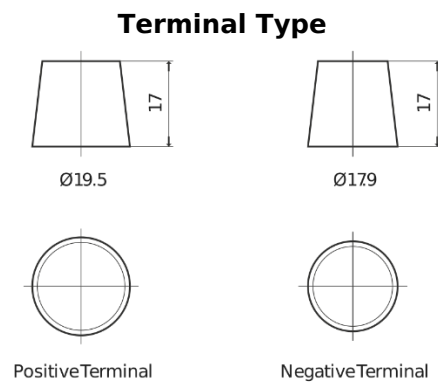

**Product overview**

Batteries for Trucks, Buses, Construction, Agriculture

**StartPRO TG1806**

Part number	TG1806
Technology	Flooded
EAN/GTIN	3661024055505
Voltage	12 V
Capacity	180.0 Ah
CCA	1000 A
Length	510 mm
Width	218 mm
Height	225 mm
Box size	D09
Polarity	ETN 4
Terminal Type	EN taper post
Hold Down	B3
Weights (subject of variation)	43.00 kg