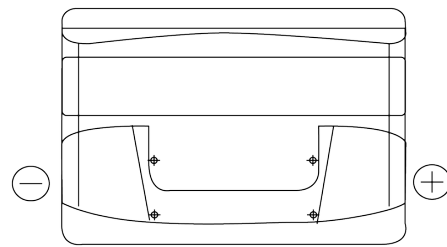

Product overview

Batteries for Cars

Plus CB712

Part number	CB712
Technology	Flooded
EAN/GTIN	3661024014649
Voltage	12 V
Capacity	71 Ah
CCA	670 A
Length	278 mm
Width	175 mm
Height	175 mm
Box size	LB3
Polarity	ETN 0
Terminal Type	EN taper post
Hold Down	B13
Weights (subject of variation)	15.30 kg

Polarity

Terminal Type

Positive Terminal

Negative Terminal

Hold Down

Design, features and specifications are subject to change without notice. We disclaim any representation or warranty, express or implied, concerning the data or recommendations, and in no event shall be liable for any loss or damage claimed to have arisen as a result. Some products may not be available in your local market.