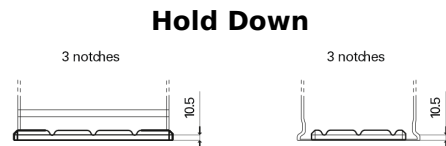

**Product overview**

Batteries for Trucks, Buses, Construction, Agriculture

**StartPRO TG1806**

Part number	TG1806
Technology	Flooded
EAN/GTIN	3661024055505
Voltage	12 V
Capacity	180.0 Ah
CCA	1000 A
Length	510 mm
Width	218 mm
Height	225 mm
Box size	D09
Polarity	ETN 4
Terminal Type	EN taper post
Hold Down	B3
Weights (subject of variation)	43.00 kg