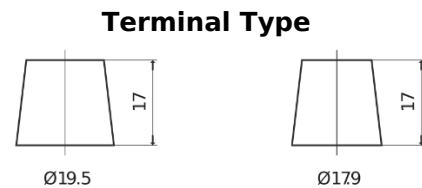

Product overview

Batteries for Trucks, Buses, Construction, Agriculture

StartPRO TG1803

Part number	TG1803
Technology	Flooded
EAN/GTIN	3661024055444
Voltage	12 V
Capacity	180.0 Ah
CCA	1000 A
Length	513 mm
Width	223 mm
Height	223 mm
Box size	D05
Polarity	ETN 3
Terminal Type	EN taper post
Hold Down	B0
Weights (subject of variation)	42.80 kg