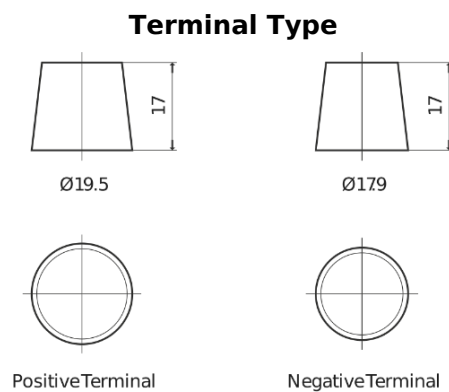

Product overview

Batteries for Trucks, Buses, Construction, Agriculture

StartPRO TG1803

| | |
|--------------------------------|---------------|
| Part number | TG1803 |
| Technology | Flooded |
| EAN/GTIN | 3661024055444 |
| Voltage | 12 V |
| Capacity | 180.0 Ah |
| CCA | 1000 A |
| Length | 513 mm |
| Width | 223 mm |
| Height | 223 mm |
| Box size | D05 |
| Polarity | ETN 3 |
| Terminal Type | EN taper post |
| Hold Down | B0 |
| Weights (subject of variation) | 42.80 kg |