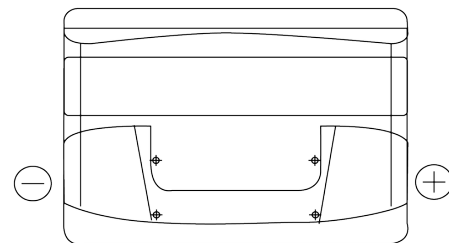

**Product overview**

Batteries for Cars

**Plus CB740**

Part number	CB740
Technology	Flooded
EAN/GTIN	3661024014557
Voltage	12 V
Capacity	74.0 Ah
CCA	680 A
Length	278 mm
Width	175 mm
Height	190 mm
Box size	L03
Polarity	ETN 0
Terminal Type	EN taper post
Hold Down	B13
Weights (subject of variation)	16.60 kg

**Polarity**

**Terminal Type**

Positive Terminal

Negative Terminal

**Hold Down**

Design, features and specifications are subject to change without notice. We disclaim any representation or warranty, express or implied, concerning the data or recommendations, and in no event shall be liable for any loss or damage claimed to have arisen as a result. Some products may not be available in your local market.