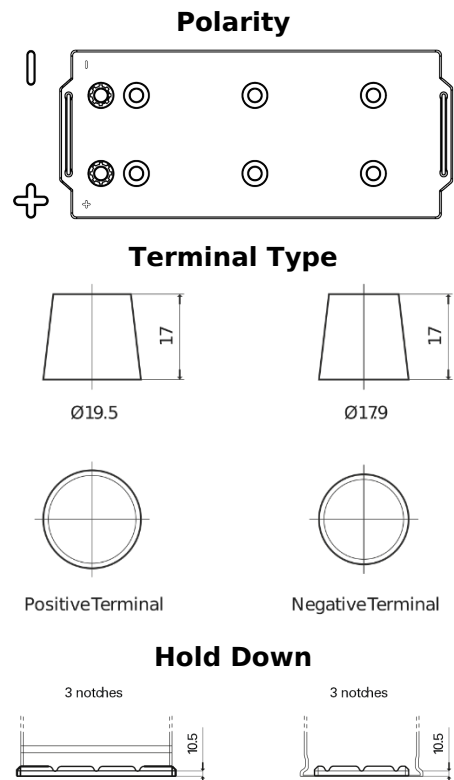

Product overview

Batteries for Trucks, Buses, Construction, Agriculture

StartPRO TG1406

| | |
|--------------------------------|---------------|
| Part number | TG1406 |
| Technology | Flooded |
| EAN/GTIN | 3661024055499 |
| Voltage | 12 V |
| Capacity | 140.0 Ah |
| CCA | 800 A |
| Length | 510 mm |
| Width | 175 mm |
| Height | 225 mm |
| Box size | D08 |
| Polarity | ETN 4 |
| Terminal Type | EN taper post |
| Hold Down | B3 |
| Weights (subject of variation) | 33.50 kg |